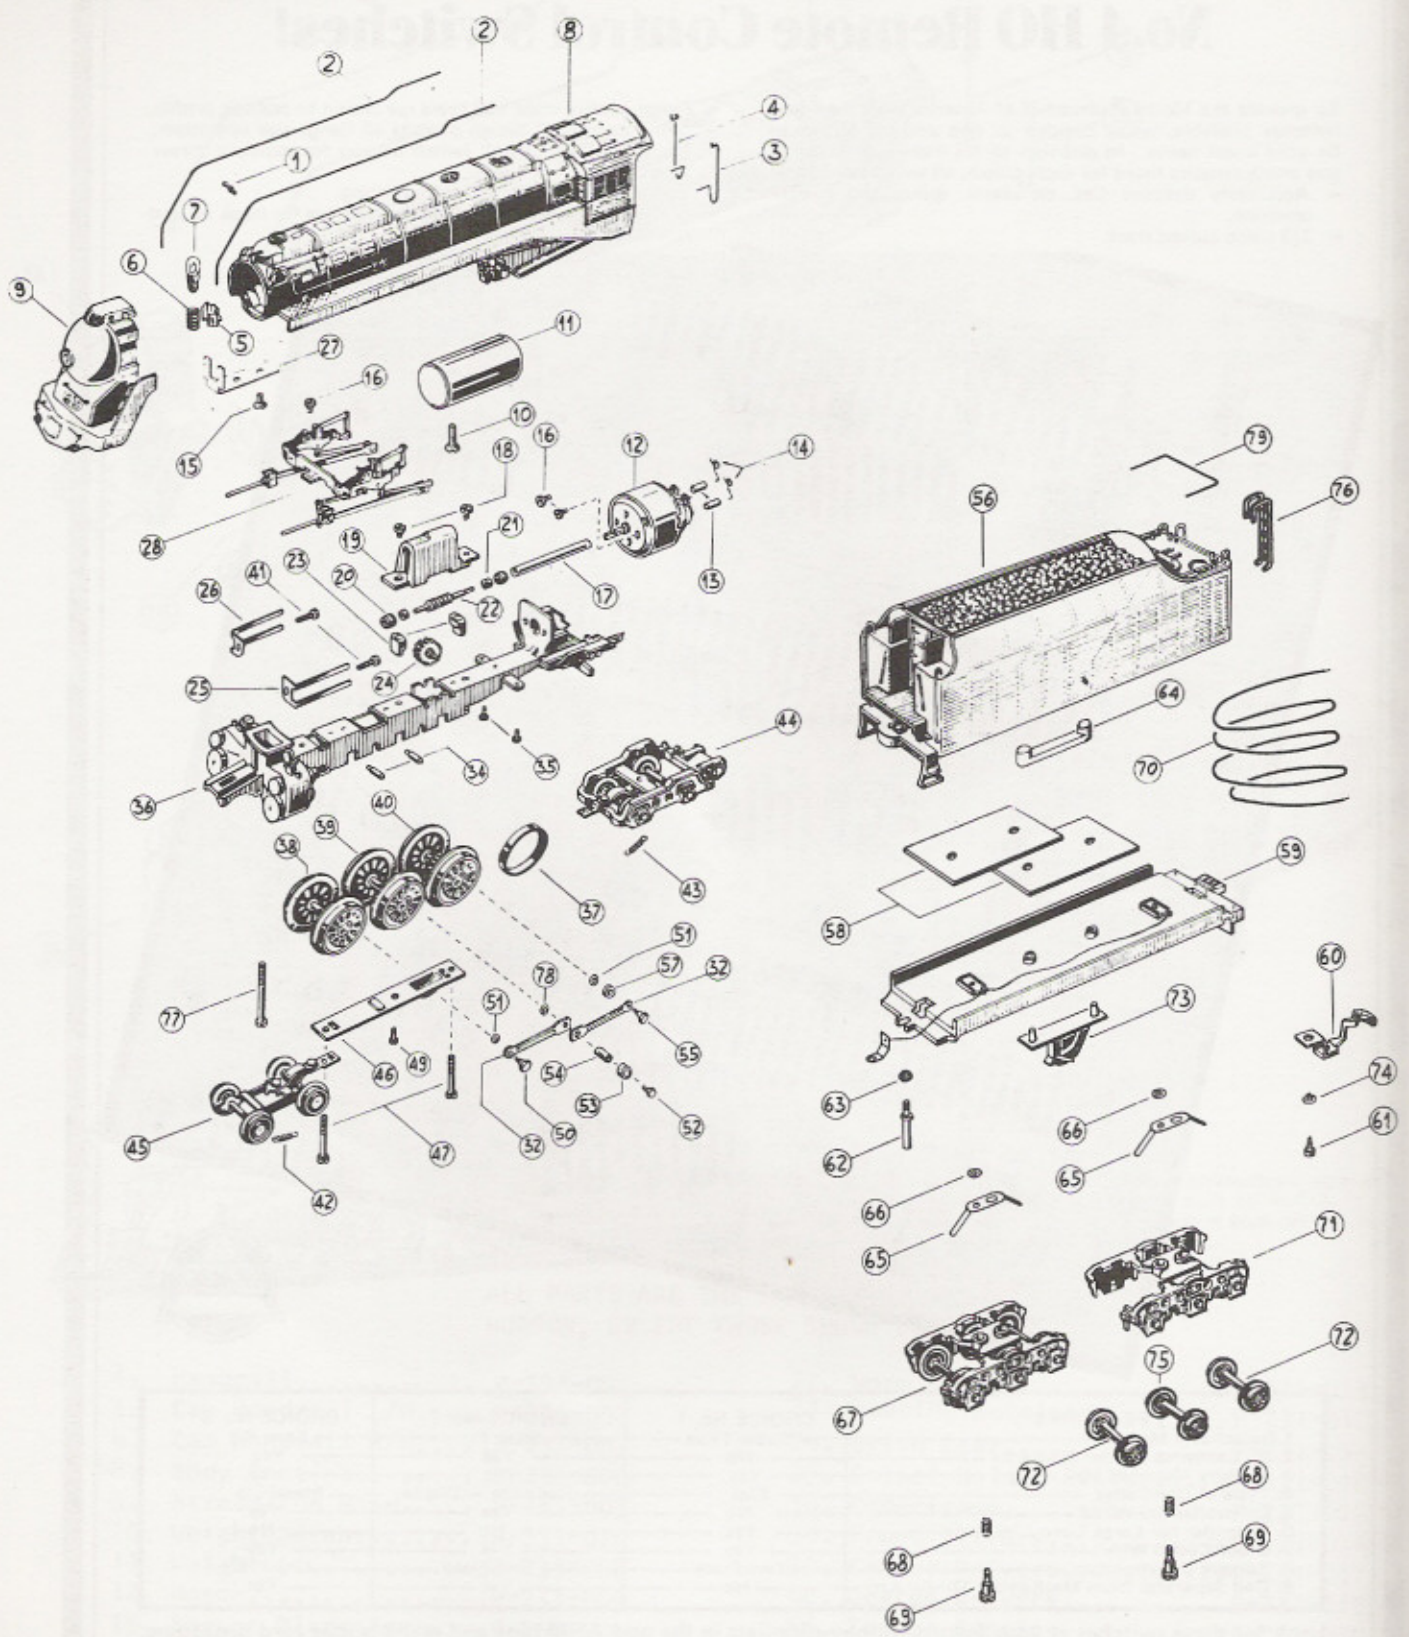

NAME
SANTA FE BLUE GOOSE

STOCK NO.
5196B

PRODUCTION
1976-77

5196B Santa Fe